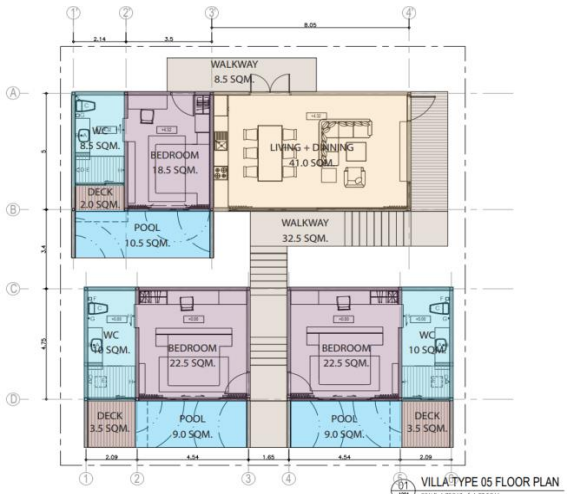

**KEYSTONE - VILLA TYPE**

**VILLA TYPE 1**

FIRST FLOOR	
Internal GBA	67 sqm
External	27 sqm
GROUND FLOOR	
Internal GBA	42 sqm
External	48.5 sqm
TOTAL GBA	
184.5 sqm	

**VILLA TYPE 2**

FIRST FLOOR	
Internal GBA	84.5 sqm
External	29 sqm
GROUND FLOOR	
Internal GBA	48.5 sqm
External	27.5 sqm
TOTAL GBA	
189.5 sqm	

**VILLA TYPE 3**

FIRST FLOOR	
Internal GBA	60 sqm
External	30 sqm
GROUND FLOOR	
Internal GBA	53.5 sqm
External	51.5 sqm
TOTAL GBA	
195 sqm	

## VILLA TYPE 4

FIRST FLOOR	
Internal GBA	65.5 sqm
External	27 sqm
GROUND FLOOR	
Internal GBA	65 sqm
External	72 sqm
TOTAL GBA	
229.5 sqm	

## VILLA TYPE 5

FIRST FLOOR	
Internal GBA	68 sqm
External	12.5 sqm
GROUND FLOOR	
Internal GBA	65 sqm
External	66 sqm
TOTAL GBA	
211.5 sqm	