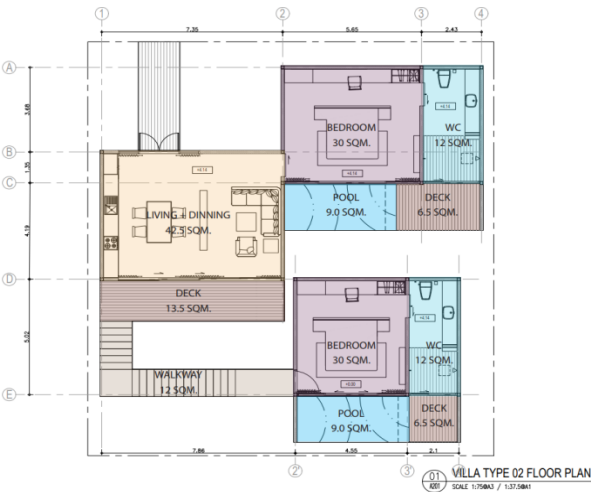

**KEYSTONE - VILLA TYPE**

**VILLA TYPE 1**

FIRST FLOOR	
Internal GBA	67 sqm
External	27 sqm
GROUND FLOOR	
Internal GBA	42 sqm
External	48.5 sqm
TOTAL GBA	
184.5 sqm	

**VILLA TYPE 2**

FIRST FLOOR	
Internal GBA	84.5 sqm
External	29 sqm
GROUND FLOOR	
Internal GBA	48.5 sqm
External	27.5 sqm
TOTAL GBA	
189.5 sqm	

**VILLA TYPE 3**

FIRST FLOOR	
Internal GBA	60 sqm
External	30 sqm
GROUND FLOOR	
Internal GBA	53.5 sqm
External	51.5 sqm
TOTAL GBA	
195 sqm	

## VILLA TYPE 4

FIRST FLOOR	
Internal GBA	65.5 sqm
External	27 sqm
GROUND FLOOR	
Internal GBA	65 sqm
External	72 sqm
TOTAL GBA	
229.5 sqm	

## VILLA TYPE 5

FIRST FLOOR	
Internal GBA	68 sqm
External	12.5 sqm
GROUND FLOOR	
Internal GBA	65 sqm
External	66 sqm
TOTAL GBA	
211.5 sqm	